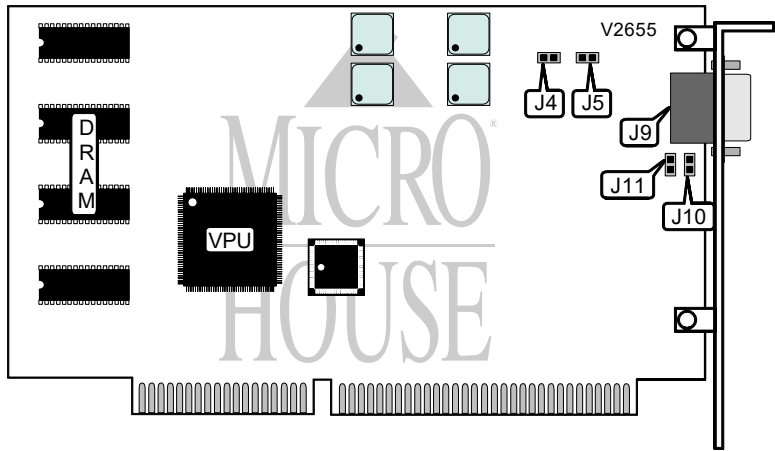

MONOLITHIC SYSTEMS, INC. (COLORADO MSI) ULTRA VGA

| | |
|-------------------------------------|--------------|
| Card Type | Video card |
| Video Processor | C & T 82C452 |
| Maximum Onboard Memory | 512KB DRAM |
| Data Bus | 16-bit ISA |
| Video Types Supported | VGA |
| Highest Resolution Supported | 800 x 600 |

| CONNECTIONS | |
|------------------------|-------|
| Function | Label |
| 15-pin analog VGA port | J9 |

| USER CONFIGURABLE SETTINGS | | |
|-------------------------------------|-------|--------------|
| Setting | Label | Position |
| í Factory configured - do not alter | J4 | Unidentified |
| í Factory configured - do not alter | J5 | Unidentified |
| í IRQ2/9 disabled | J10 | Open |
| IRQ2/9 enabled | J10 | Closed |
| í Card uses 16-bit data transfers | J11 | Open |
| Card uses 8-bit data transfers | J11 | Closed |