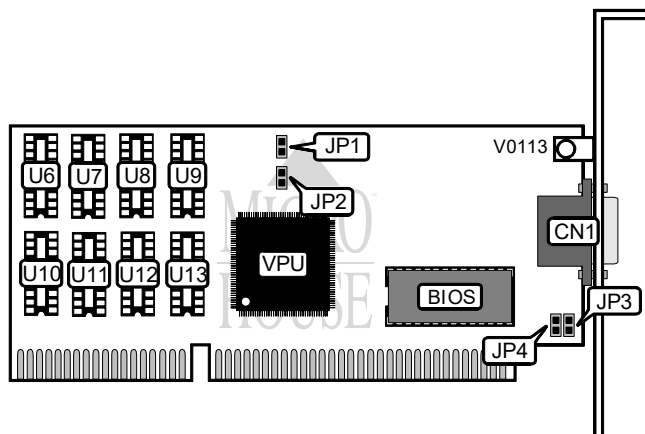

OAK TECHNOLOGY, INC.
OAK-77

Category	Video
Video Types Supported	Monochrome/XVGA
Video Processor	OT1077
Highest Resolution Supported	1280 X 1024
Data Bus Type	16-bit ISA
Memory Type	DRAM
Maximum Onboard Memory	1024KB

CONNECTIONS	
Purpose	Location
15-pin analog video port	CN1

REFRESH MODE CONFIGURATION	
Mode	JP1
í VGA	Open
VESA	Closed

VIDEO INTERFACE CONFIGURATION	
Mode	JP2
í Non-Interlaced	Open
Interlaced	Closed

Continued on next page . . .

OAK TECHNOLOGY, INC.
OAK-77

... continued from previous page

VIDEO MONITOR TYPE SELECTION	
Type	JP3
Color	Open
Monochrome	Closed

FACTORY CONFIGURED - DO NOT ALTER	
Jumper	Position
JP4	Open

DRAM CONFIGURATION			
Size	U ₆ U13	U ₇ U12	U6, U7 U10, U11
256KB	(2) 44256	None	None
512KB	(2) 44256	(2) 44256	None
1024KB	(2) 44256	(2) 44256	(2) 44256