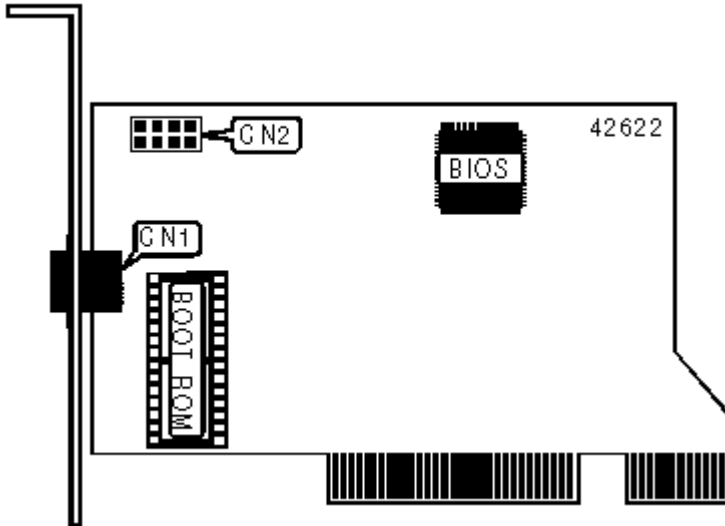

HEWLETT-PACKARD COMPANY

HP 10BT/100TX NIGHTDIRECTOR/100

Card Type	Network Interface Card
NIC Type	Ethernet
Boot ROM	Available
Network Transfer Rate	100Mbps/10Mbps
Topology	Star
Wiring Type	Unshielded twisted pair
Data Bus	32-bit PCI

CONNECTIONS

Function	Label	Function	Label
RJ-45 UTP connector	CN1	External start connector	CN2