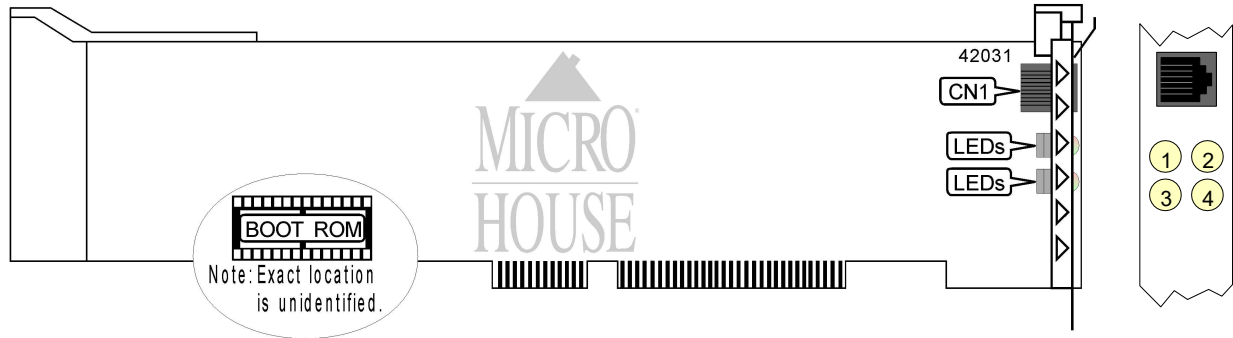

ALLIED TELESYN, INC.

AT-1720T

Card Type	Network Interface Card
NIC Type	Ethernet
Maximum Onboard Memory	Unidentified
Boot ROM	Available
Network Transfer Rate	10Mbps
Topology	Star
Wiring Type	Shielded twisted pair
	Unshielded twisted pair
Data Bus	MCA

CONNECTIONS	
Function	Label
RJ-45 connector	CN1

DIAGNOSTIC LED(S)			
LED	Color	Status	Condition
TX	Green	On	Data is being transmitted
TX	Green	Off	Data is not being transmitted
RX	Yellow	On	Data is being received
RX	Yellow	Off	Data is not being received
LNK	Green	On	Link integrity is good
LNK	Green	Off	Link integrity is broken
COL	Yellow	On	Collision detected on network
COL	Yellow	Off	No collision detected on network